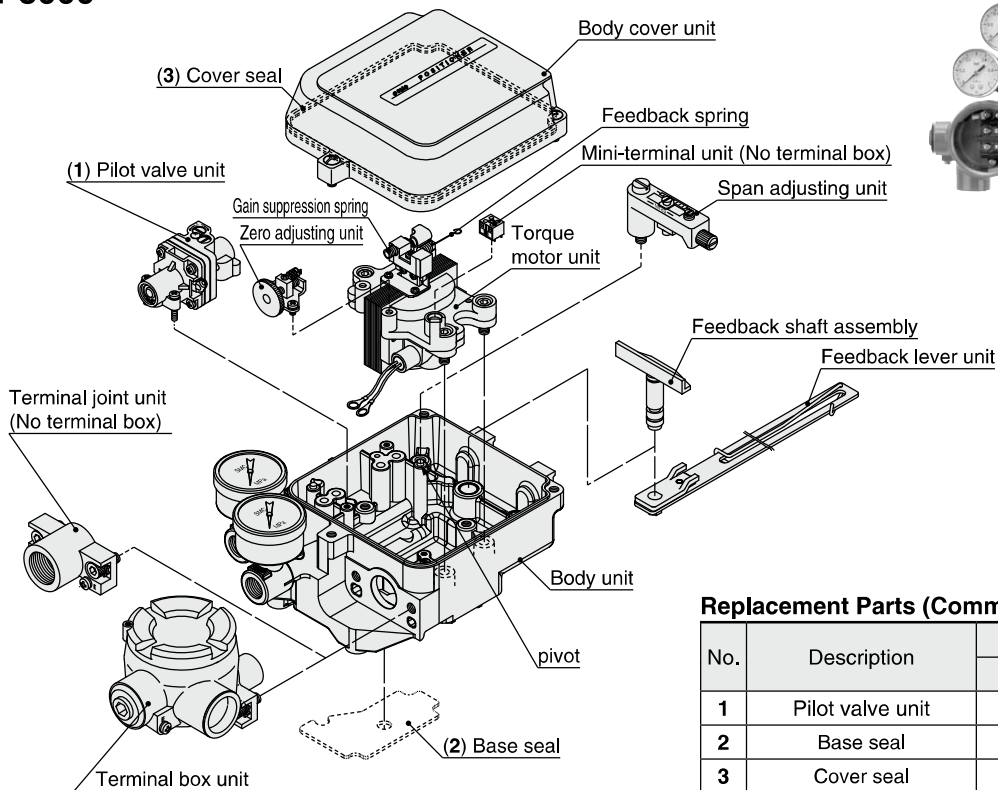

IP8□ Series

Exploded View

IP8000

Replacement Parts (Common for IP8000/8100)

No.	Description	Part no.	
		IP8000/8100	IP8000/8100-□-X14-L
1	Pilot valve unit	P565010-7	P565010-48
2	Base seal	P565010-108	
3	Cover seal	P56501013	

IP8101

Replacement Parts (Common for IP8001/8101)

No.	Description	Part no.	
		IP8001	IP8101
1	Pilot valve unit	P565010-322	P565010-303
2	Base seal	P565010-108	
3	Cover seal	P56501013	