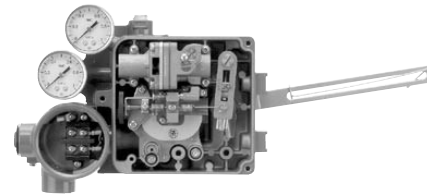

IP8□ Series

Exploded View

IP8000

Replacement Parts (Common for IP8000/8100)

No.	Description	Part no.	
		IP8000/8100	IP8000/8100-□-X14-L
1	Pilot valve unit	P565010-7	P565010-48
2	Base seal	P565010-108	
3	Cover seal	P56501013	

IP8101

Replacement Parts (Common for IP8001/8101)

No.	Description	Part no.	
		IP8001	IP8101
1	Pilot valve unit	P565010-322	P565010-303
2	Base seal	P565010-108	
3	Cover seal	P56501013	