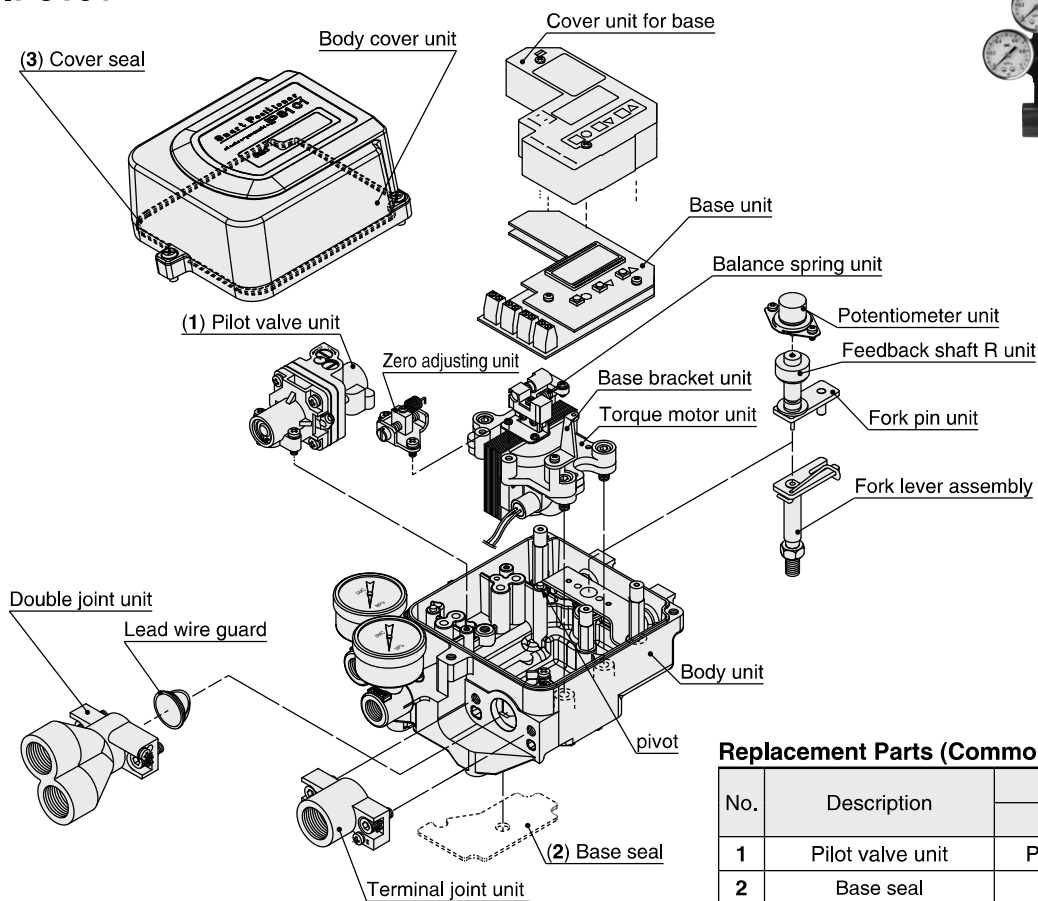

IP8□ Series

Exploded View

IP8000

Replacement Parts (Common for IP8000/8100)

No.	Description	Part no.	
		IP8000/8100	IP8000/8100-□-X14-L
1	Pilot valve unit	P565010-7	P565010-48
2	Base seal	P565010-108	
3	Cover seal	P56501013	

IP8101

Replacement Parts (Common for IP8001/8101)

No.	Description	Part no.	
		IP8001	IP8101
1	Pilot valve unit	P565010-322	P565010-303
2	Base seal	P565010-108	
3	Cover seal	P56501013	